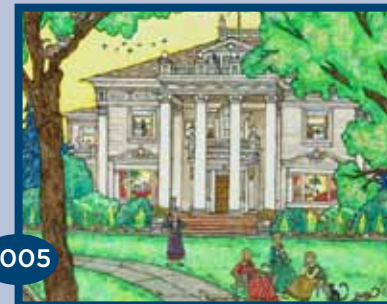

25th Anniversary Edition Calendar

Patti Simpson Ward's "Americana" Artwork • 1993 to 2018
25 Years of Home Sweet Home in Spokane

2016

JAN. Shimmering Snowfall, The South Hill • Hawley
The Beautiful Historic Hawley House
CANNON HILL NEIGHBORHOOD

2016

FEB. Flexible Flyers, The Valley • Moran-Henry
Moran Family at their Brick Colonial on Boone Avenue
THE SPOKANE VALLEY

2013

MAR. Gathering at the Glover Mansion
K.K. Cutter-designed Home for the "Father of Spokane"
THE LOWER SOUTH HILL NEAR CANNON HILL

2005

APRIL Fine Felines at the Finch House
Neo-Classical Mansion Scene Filled with Kittiecats
BROWNE'S ADDITION

2018

MAY The Flower House on The Hill
Quirk's Lovely Tudor known for its Colorful Gardens
THE SOUTH HILL, SPOKANE, WA