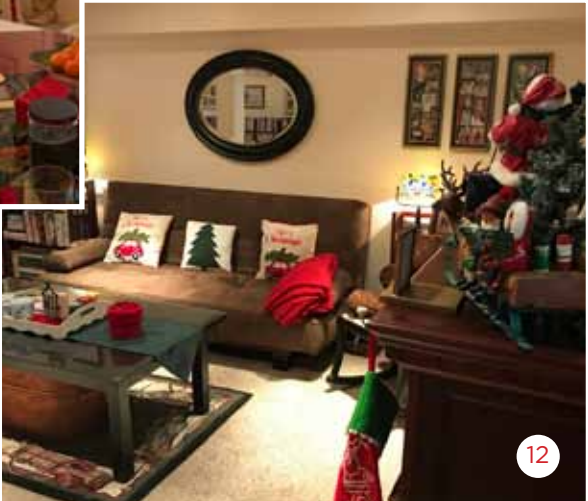

At Home with Traditional Christmas Colors!

OUR HOME & ENTRYWAY (1, 2 & 3) Red, white and green outdoor lights marching across our roofline echo the tree seen through the window. Cardinal and candles welcome guest to our home.

THE LIVING ROOM & DINING ROOM SUITE (4 & 5) White couches with red and green pillows blend beautifully with April Cornell's vintage "Birds & Boughs" table linens. It's Christmas - and we're ready for guests.

MASTER SUITE & DOUG'S DEN (6, 7, 8 & 9) Christmas touches in the master suite herald in the holidays - while Doug's den is all about golfing Santas, nutcrackers and a golf & ski-themed tree lit by special Bud Lite lights (a gift from Doug's friend).

KITCHEN & "THE NOOK" (10 & 11) We love the breakfast nook in the morning, especially if there is a fresh dusting of snow - as this space overlooks the back yard.

THE GUEST SUITE & PITTYPAT GALLERY (12 & 13) Our bungalow's lower level divides itself between a bedroom, bath and den for visitors (trucks & trailers is the theme here). This time of year in Pittypat Studio & Gallery, it's ALL about local Holiday scenes.