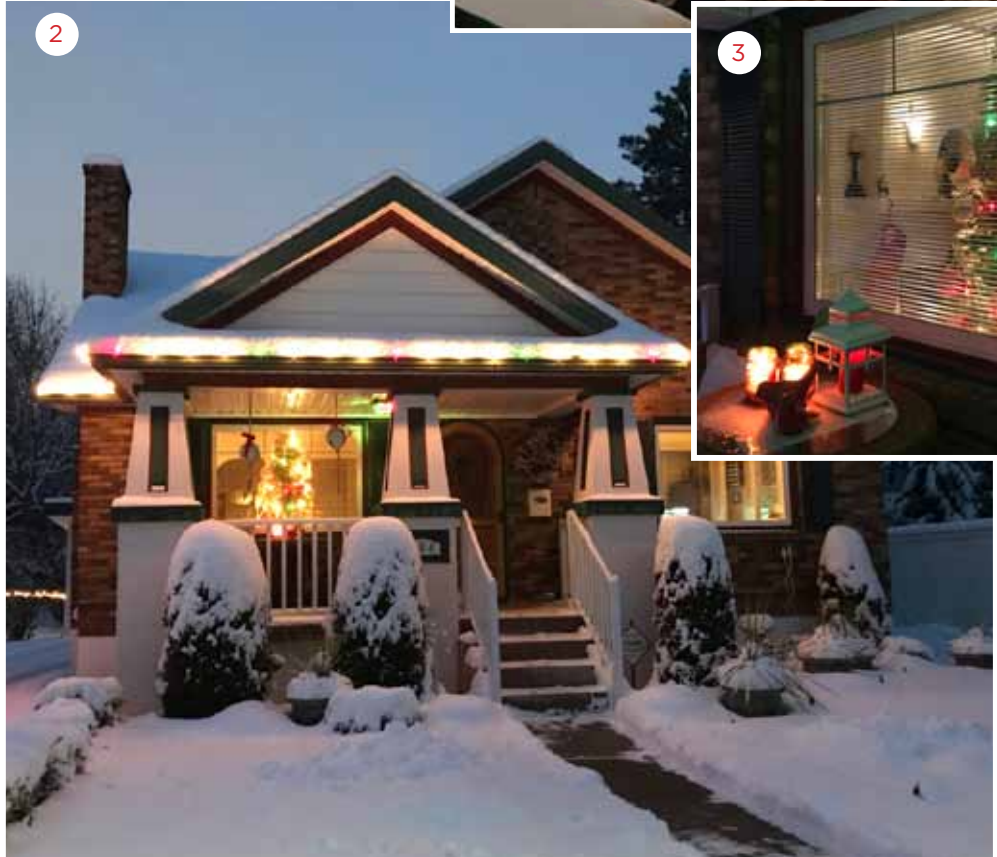

At Home with Traditional Christmas Colors!

OUR HOME & ENTRYWAY (1, 2 & 3) Red, white and green outdoor lights marching across our roofline echo the tree seen through the window. Cardinal and candles welcome guest to our home.

MASTER SUITE & DOUG'S DEN (6, 7, 8 & 9) Christmas touches in the master suite herald in the holidays - while Doug's den is all about golfing Santas, nutcrackers and a golf & ski-themed tree lit by special Bud Lite lights (a gift from Doug's friend).

KITCHEN & "THE NOOK" (10 & 11) We love the breakfast nook in the morning, especially if there is a fresh dusting of snow - as this space overlooks the back yard.

THE GUEST SUITE & PITTYPAT GALLERY (12 & 13) Our bungalow's lower level divides itself between a bedroom, bath and den for visitors (trucks & trailers is the theme here). This time of year in Pittypat Studio & Gallery, it's ALL about local Holiday scenes.