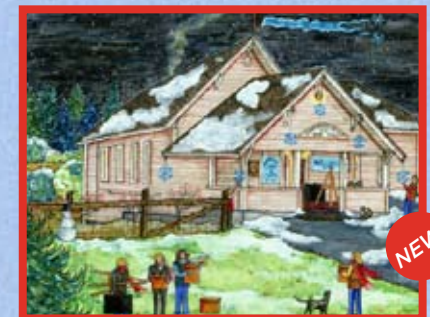

DEC. GATHERING AT THE GRANGE
Painted October 2009

Patti Simpson Ward

2011 CALENDAR ■ 17TH EDITION

12 Acrylic-on-Canvas Paintings of Local Scenes by Award Winning American Primitive Artist, Patti Simpson Ward

©2011 Patti Simpson Ward. All rights reserved. No part of this calendar (artwork, photography or text) may be reproduced in any way without the artist's written permission. For more information: 425.868.9238 ■ www.pattisimpsonward.com ■ Email: artist@pattisimpsonward.com. Printed in U.S.A. by Redmond, Washington Minuteman Press.

©2011 Patti Simpson Ward.